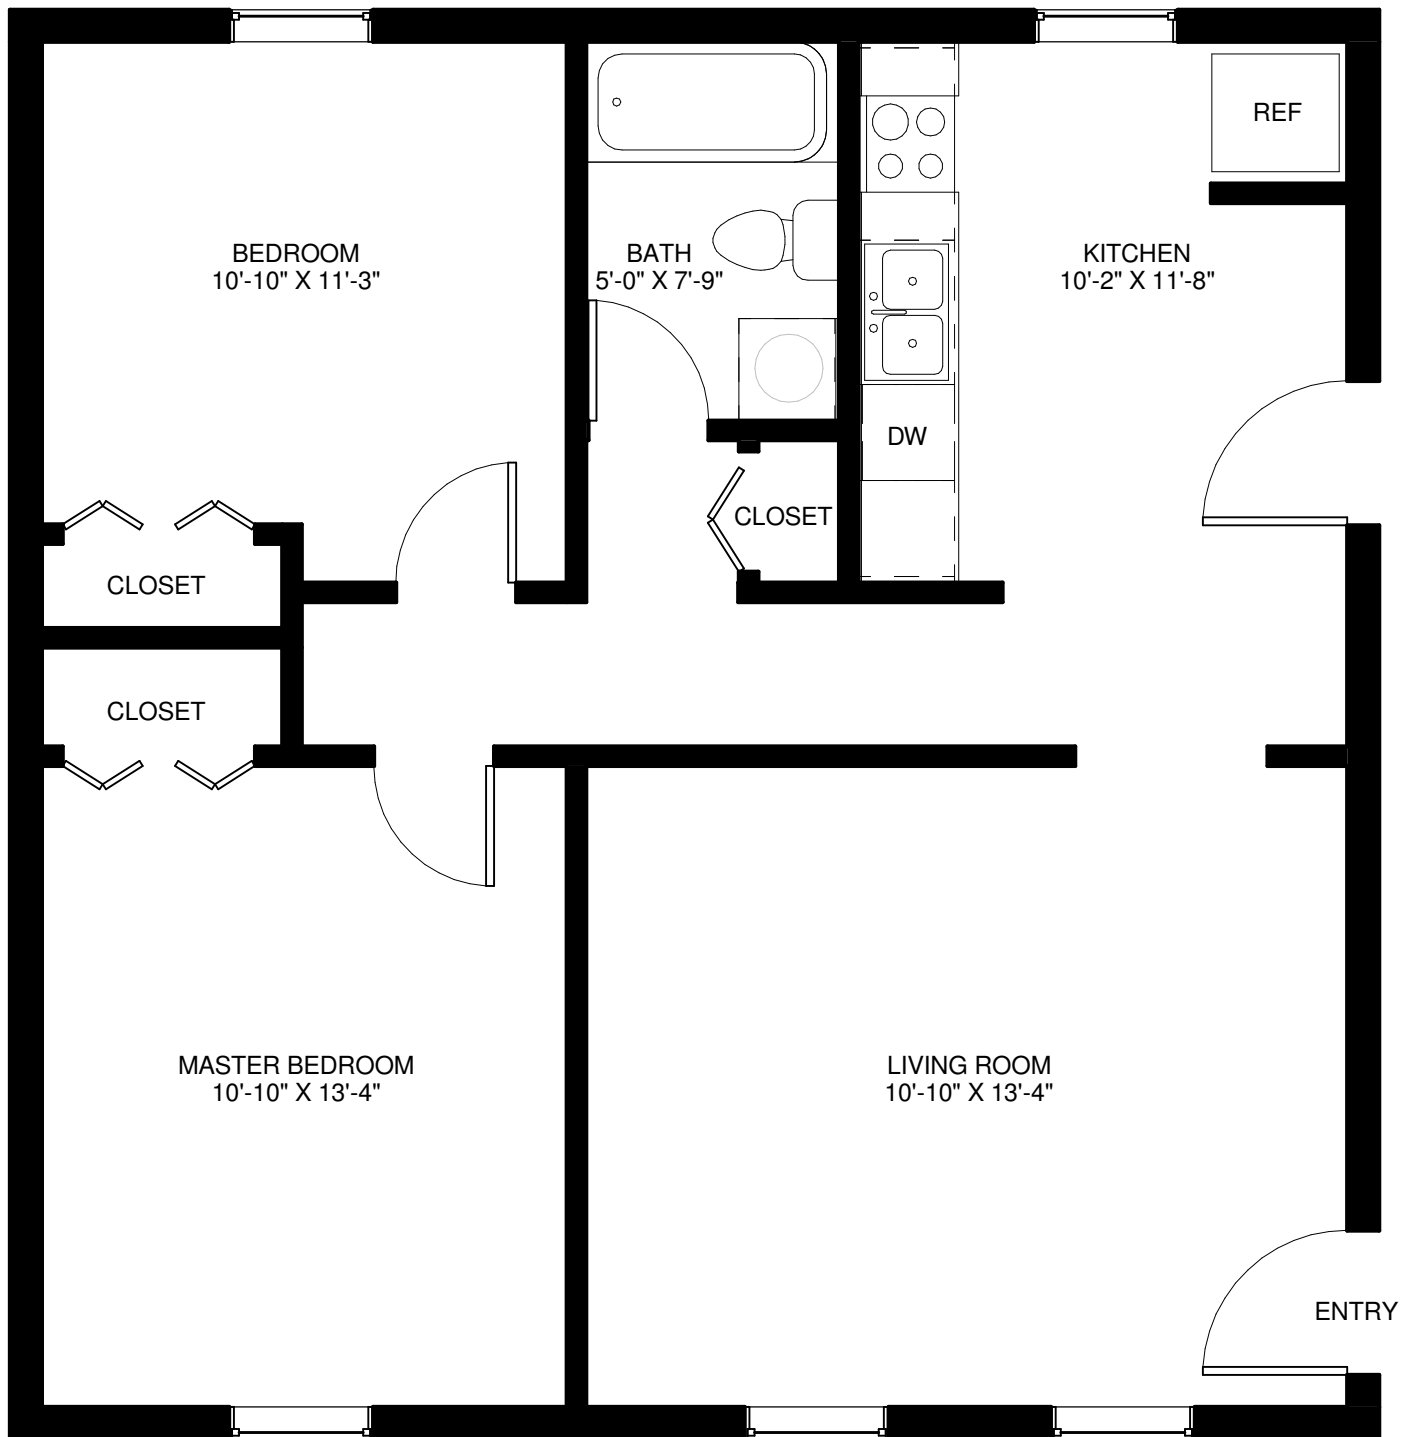

Cedarbrook Apartment Homes

First Floor Model - L 783 sqft