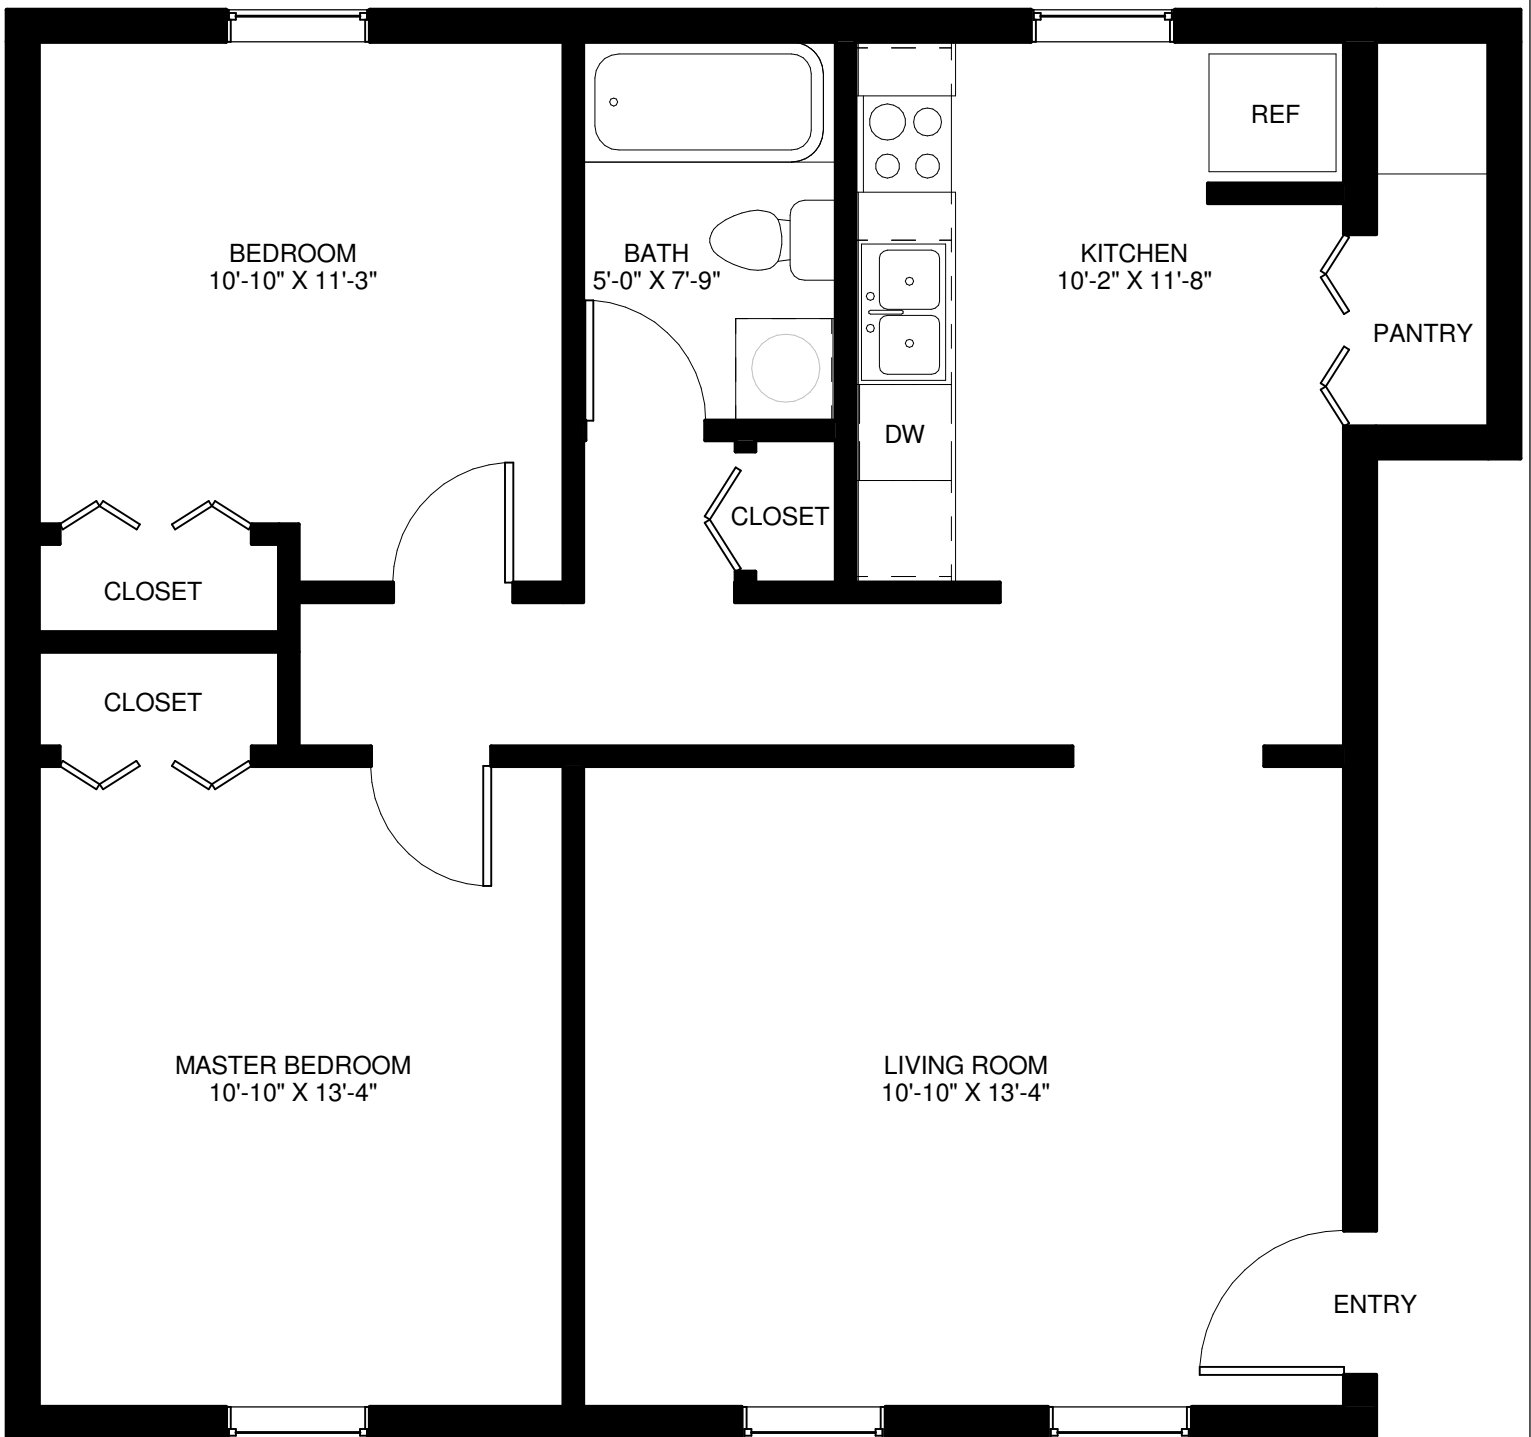

Cedarbrook Apartment Homes

Second Floor Model - L 795 sqft